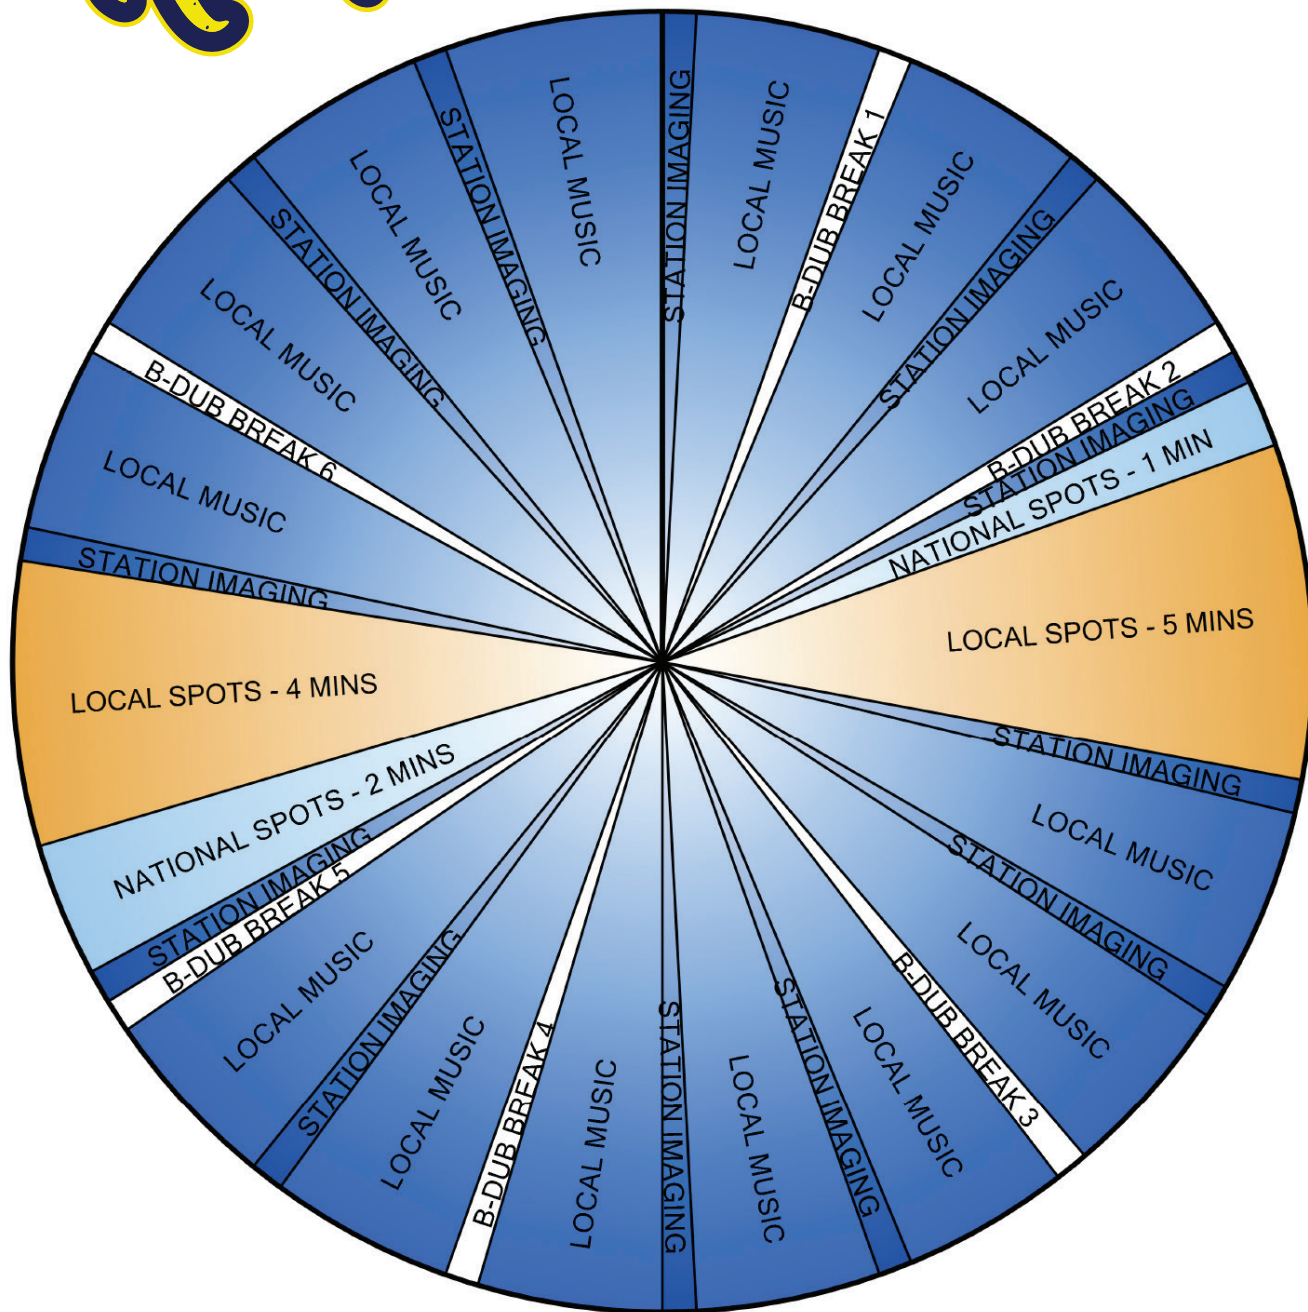

B-DUB Radio

Content Only

5-Hour Show
Monday-Friday Nights

30 Segment Carts (6 per Hour)

40 Network Spot Carts (8 per Hour)