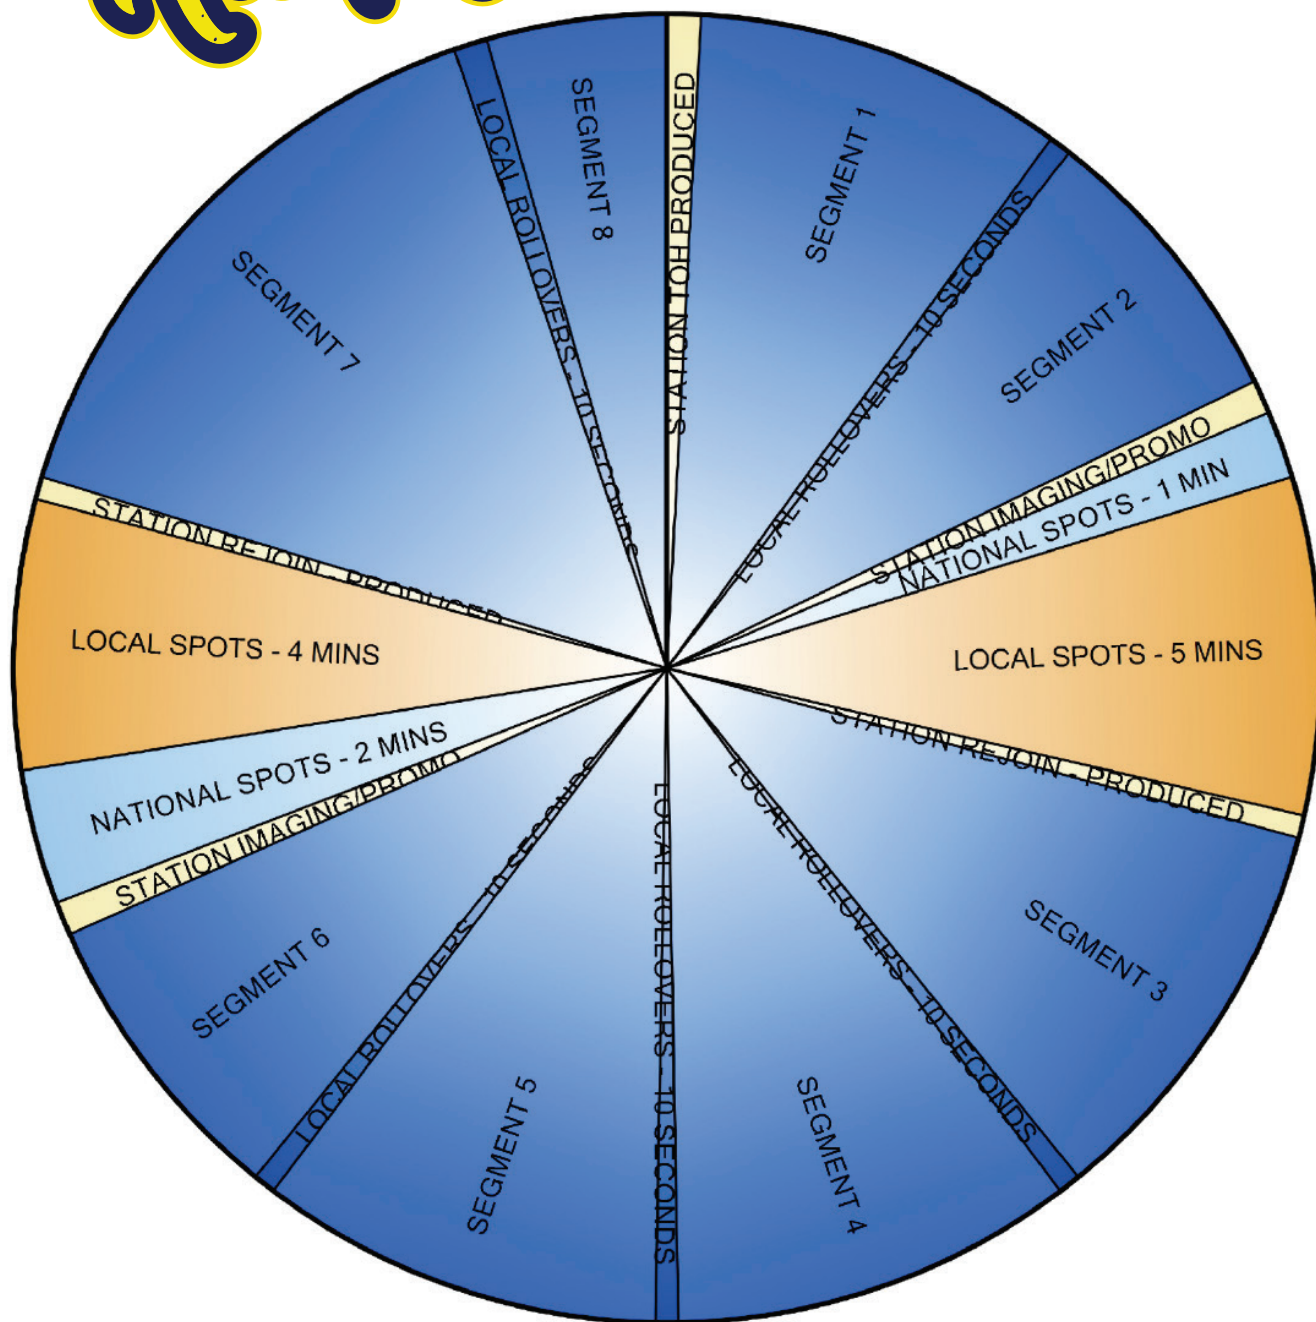

# B-DUB Radio

## Weekdays

Monday - Friday 7pm-12am

40 Segment Carts (8 per Hour)

40 Network Spot Carts (8 per Hour)