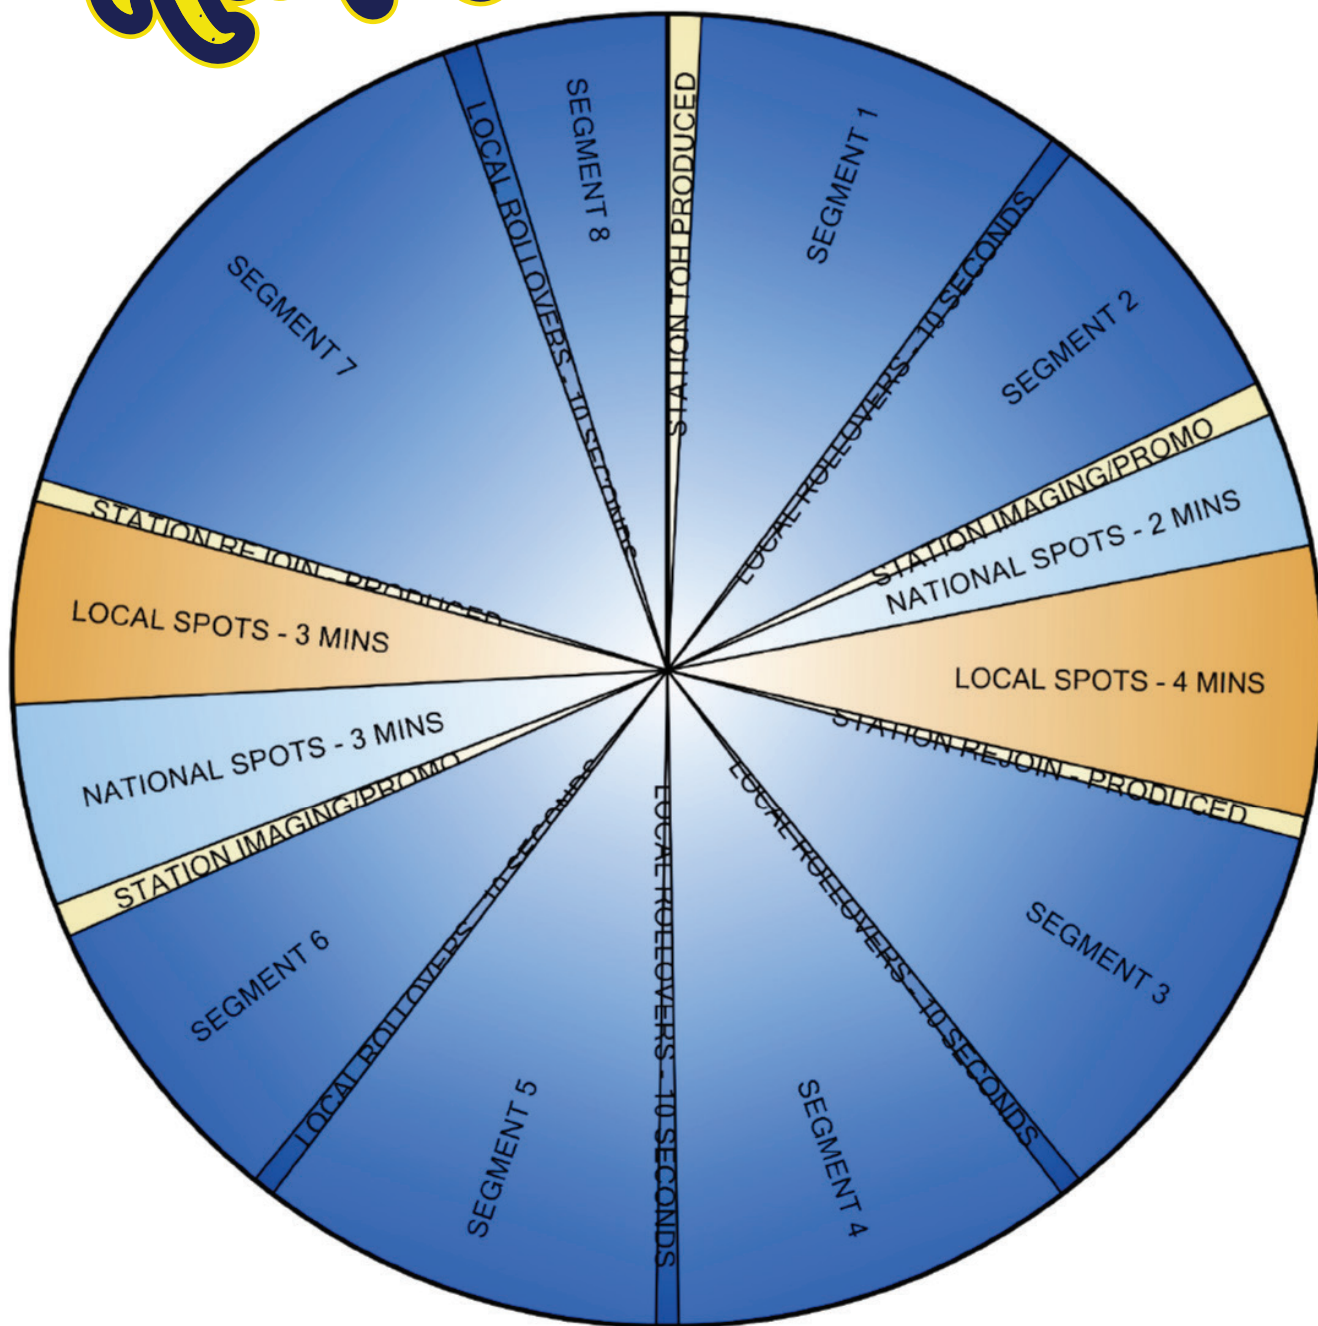

B-DUB Radio

Weekend

Saturday 7pm-12am

40 Segment Carts (8 per Hour)

60 Network Spot Carts (12 per Hour)