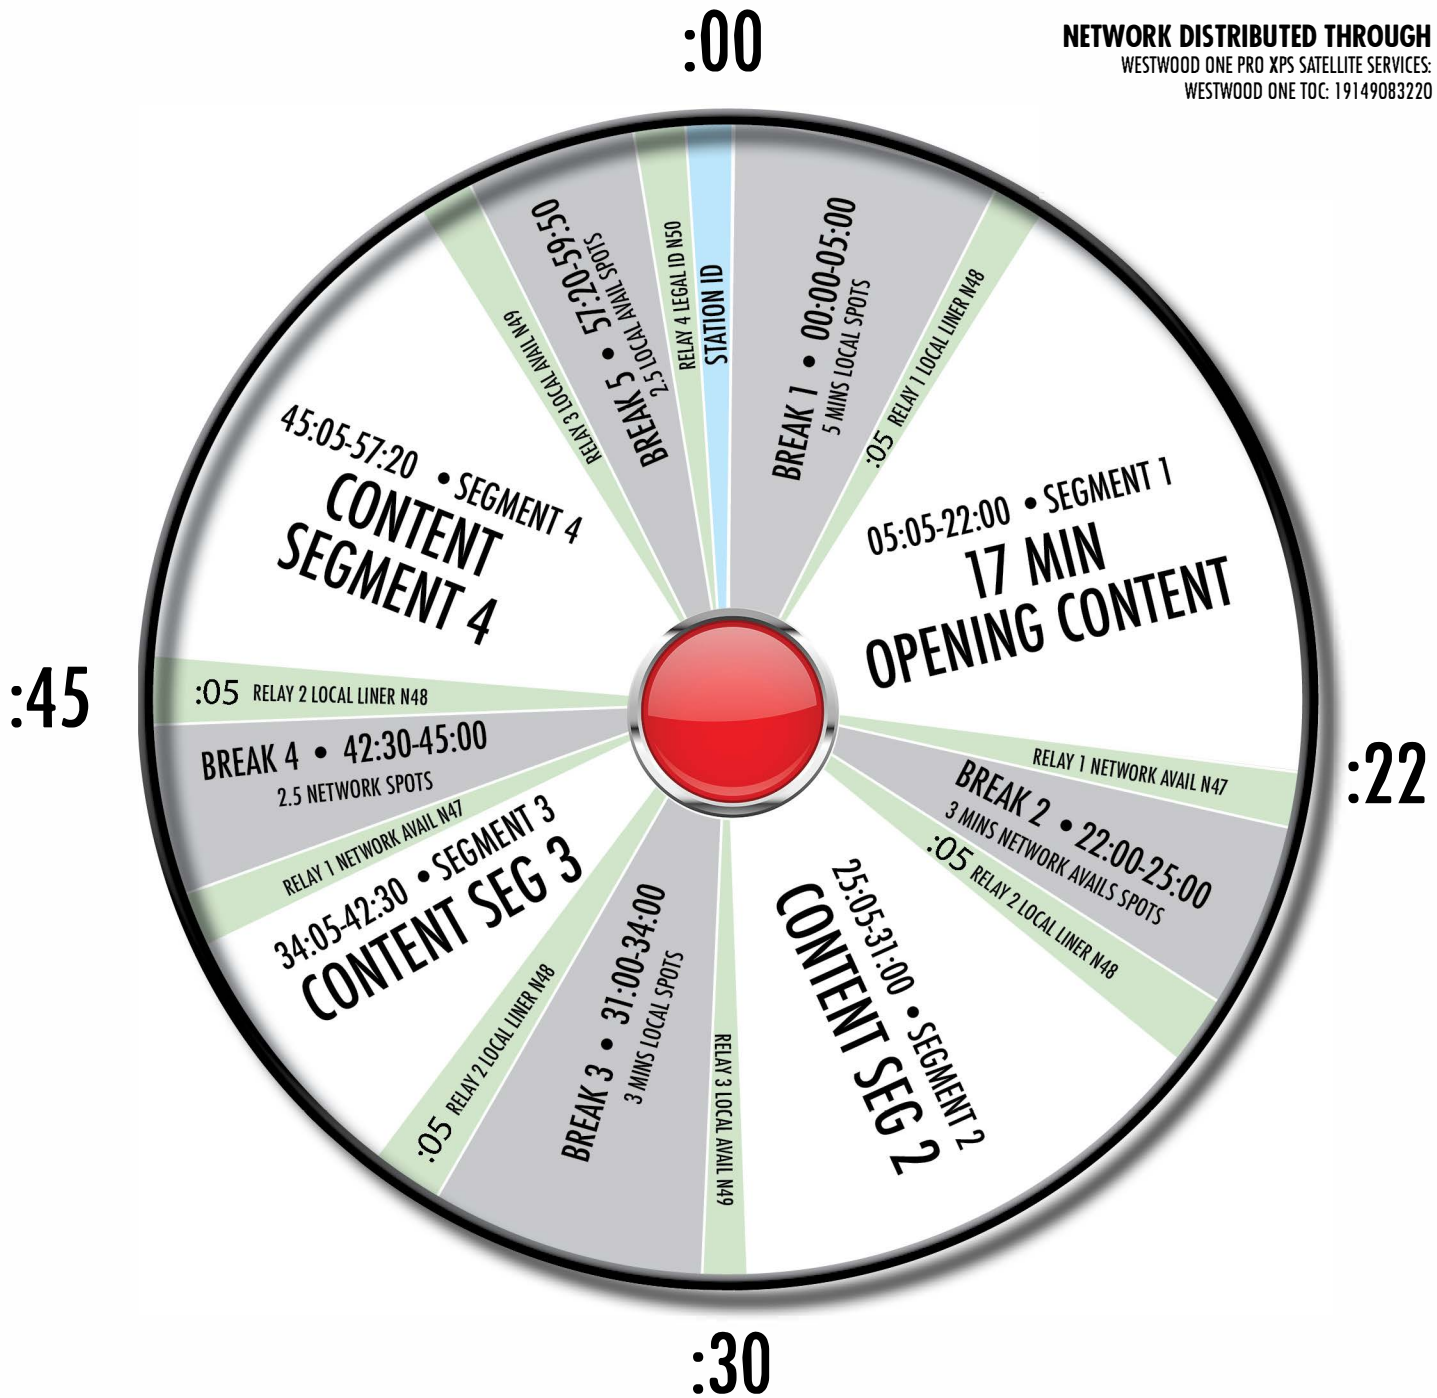

STANDARD PROGRAM CLOCK

PROGRAM CLOCK

The **Bet-R** Network

NETWORK DISTRIBUTED THROUGH
WESTWOOD ONE PRO XPS SATELLITE SERVICES:
WESTWOOD ONE TOC: 19149083220

Net cues as follows:

N47	VSiN/BetR Network Break Start
N48	VSiN/BetR Local Liner
N49	VSiN/BetR Local Break Start
N50	VSiN/BetR Legal ID

This version provides a long opening content segment and has 10.5 local avails.
5.5 network avails.