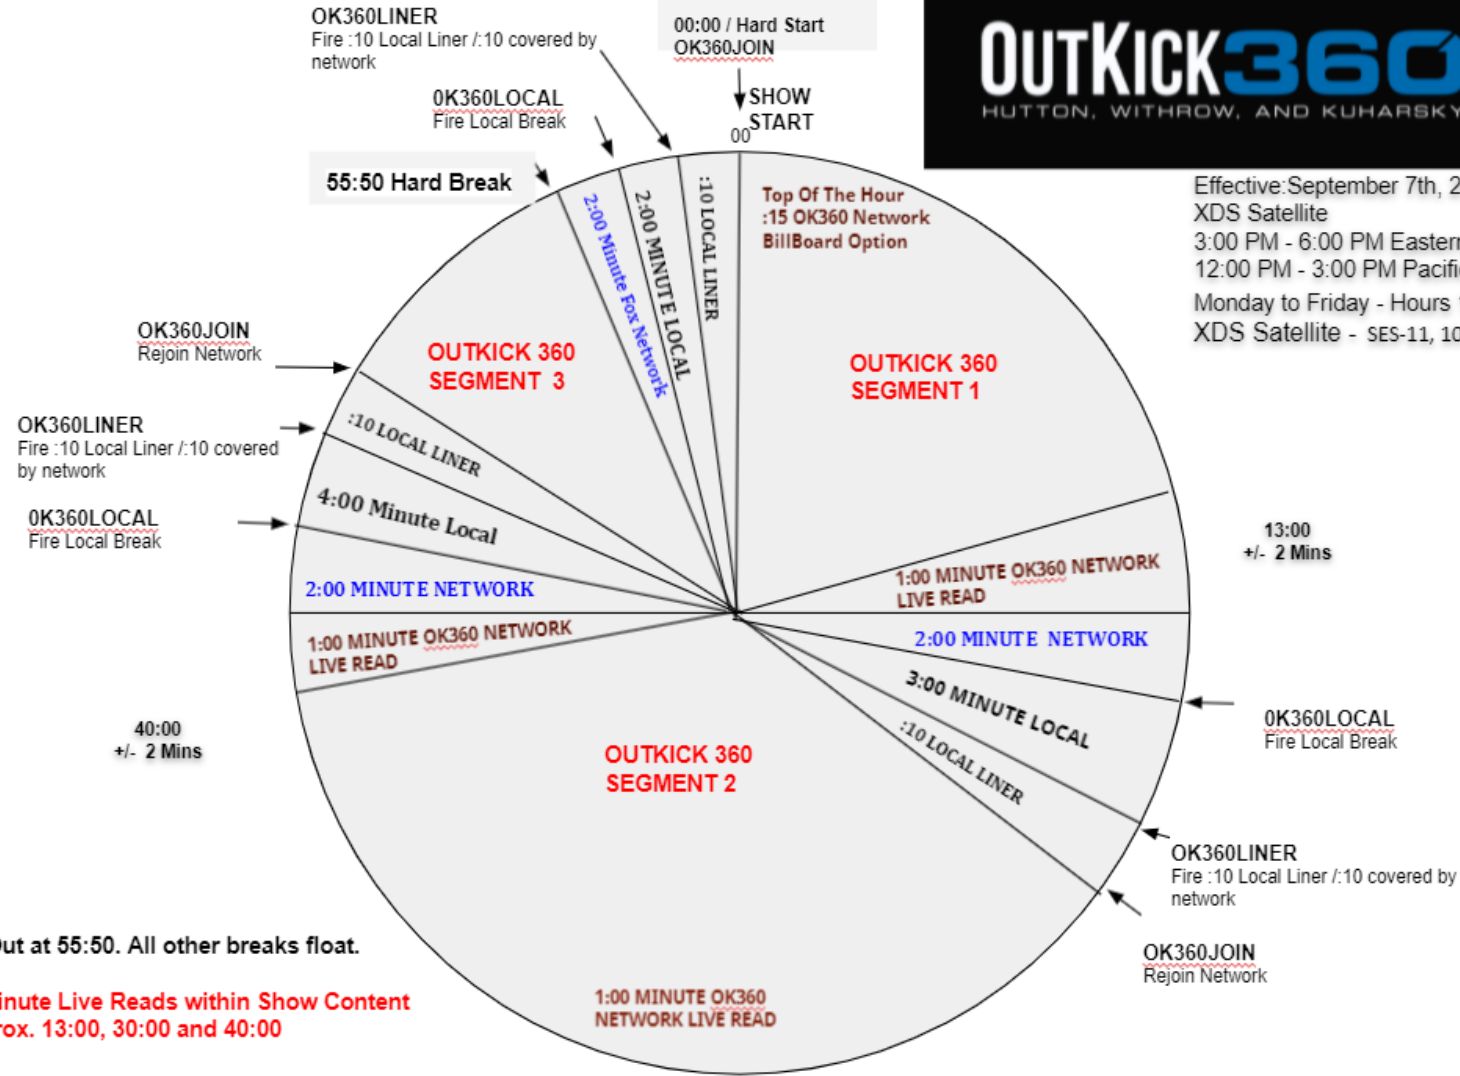

Effective: September 7th, 2021
 XDS Satellite
 3:00 PM - 6:00 PM Eastern Time
 12:00 PM - 3:00 PM Pacific Time
 Monday to Friday - Hours 1-2-3
 XDS Satellite - SES-11, 105 West

Hard Out at 55:50. All other breaks float.

1:00 Minute Live Reads within Show Content at approx. 13:00, 30:00 and 40:00

Cue Structure:
 OK360LOCAL = FIRES LOCAL BREAK
 OK360JOIN = REJOIN OK360 SHOW
 OK360LINER = FIRE LOCAL LINER

Inventory:
 3:00 Minute Network Live Reads
 :15 Top of Hour Billboard Option
 6:00 Minute Network
 9:30 Local Inventory