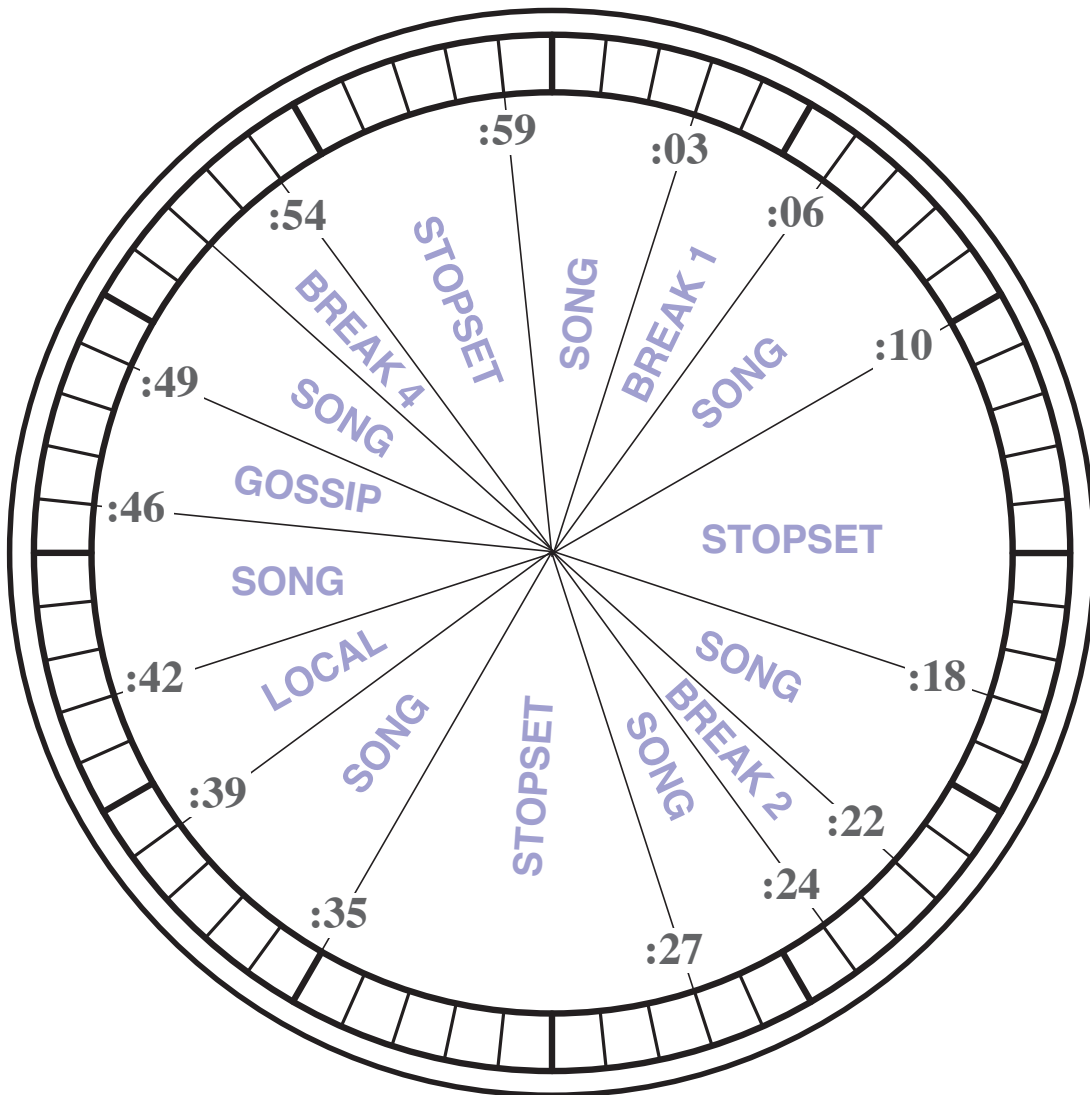

# Show Clock

6 & 9am Hours • Monday - Friday

**ALL TIMES ARE APPROXIMATE**

Local call letters, local liners and local promos run variably within the hour.

© 2019 Skyview Networks. All Rights Reserved.