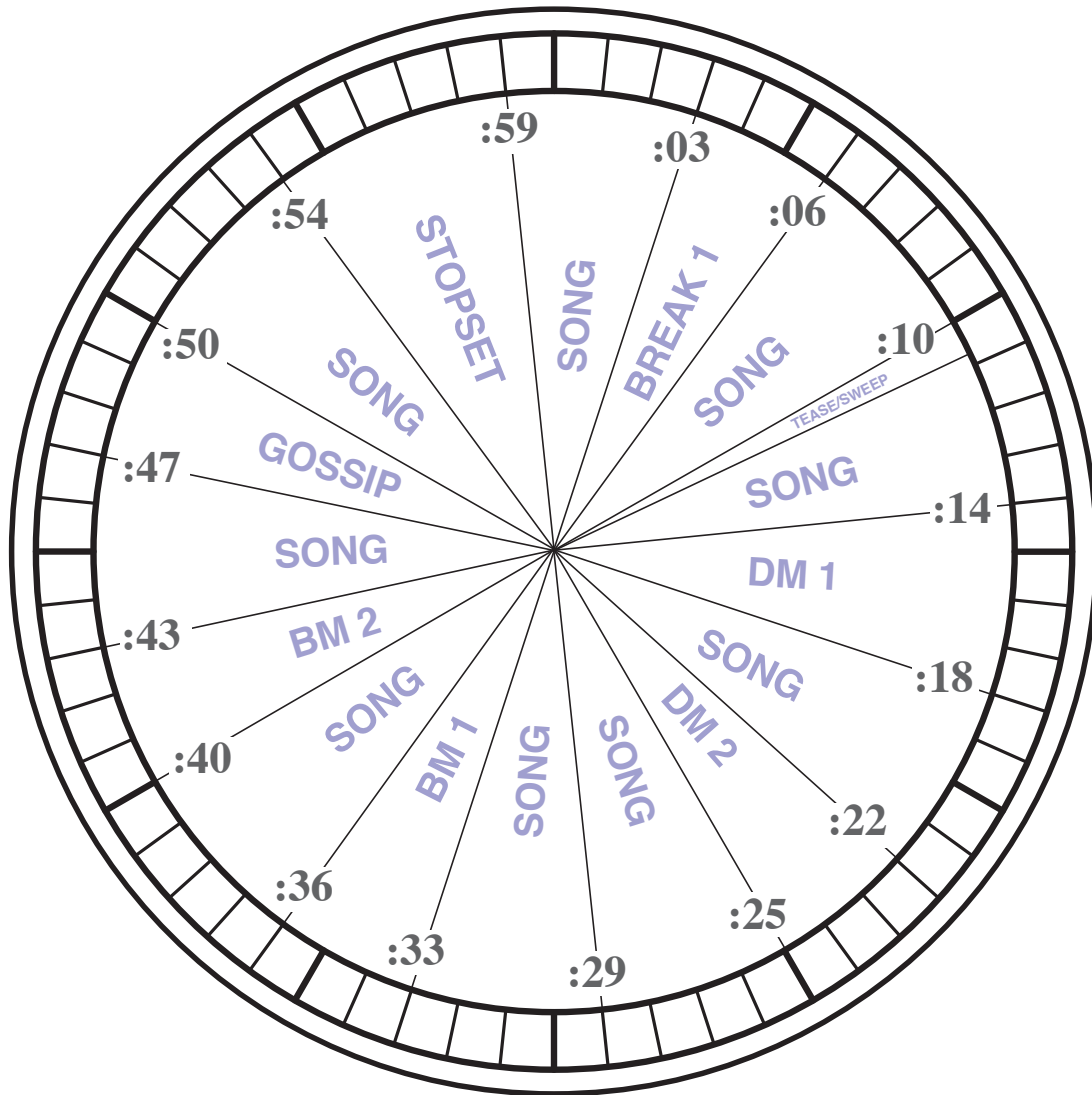

Show Clock

7am Hour • Monday - Friday

ALL TIMES ARE APPROXIMATE

Local call letters, local liners and local promos run variably within the hour.

© 2019 Skyview Networks. All Rights Reserved.