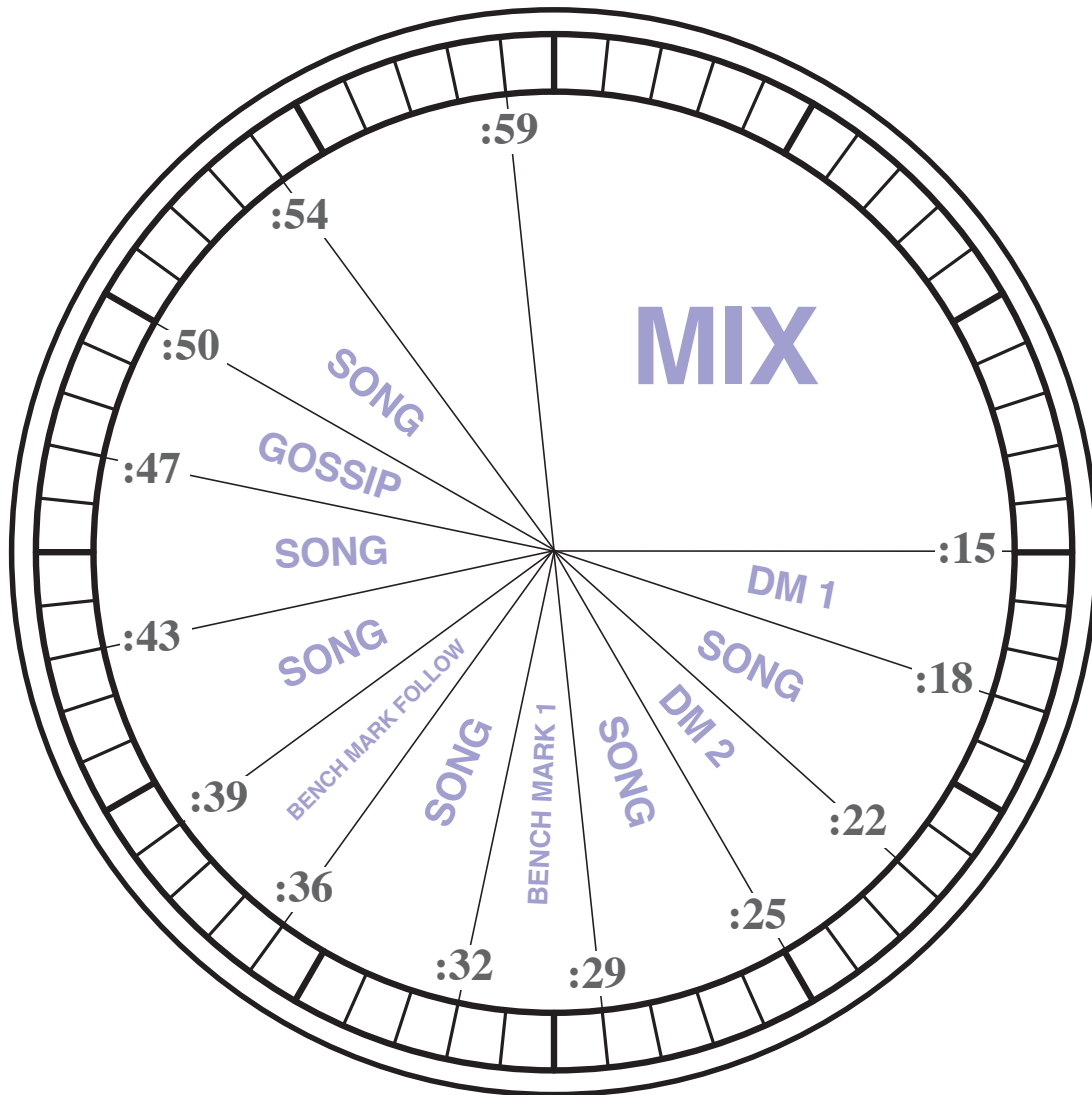

Show Clock

8am Hour • Monday - Friday

ALL TIMES ARE APPROXIMATE

Local call letters, local liners and local promos run variably within the hour.

© 2019 Skyview Networks. All Rights Reserved.