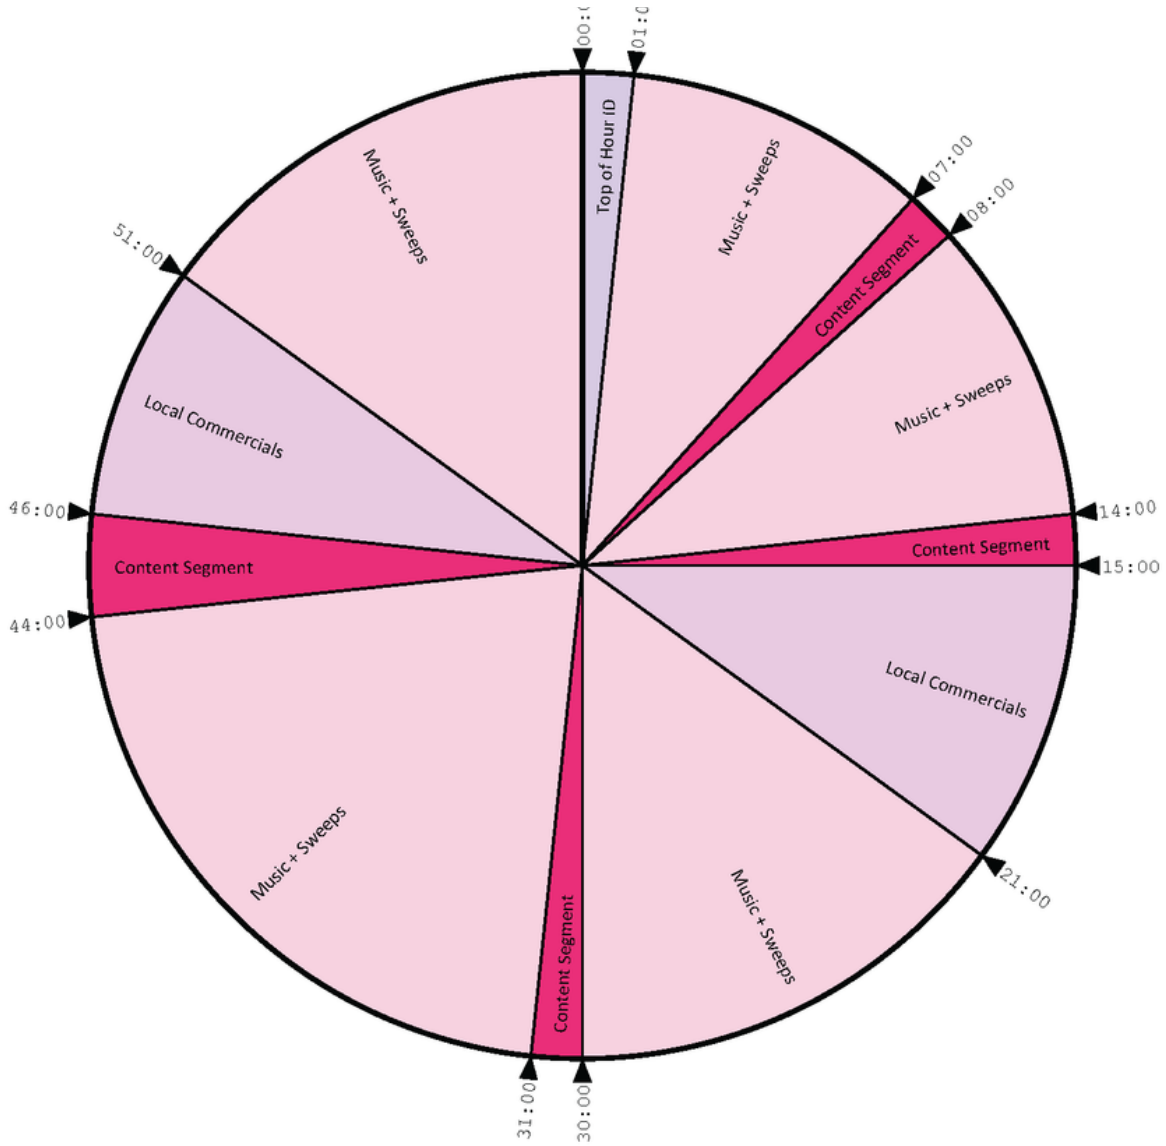

# PROGRAM CLOCK

**TECHNICAL SUPPORT:**

**SKYVIEW NETWORKS TECHNICAL OPERATIONS:**

**877-503-8910**

**AFFILIATERELATIONS@SKYVIEWSAT.COM**

**AFFILIATION INFORMATION:**

**AFFILIATION@SKYVIEWSAT.COM**