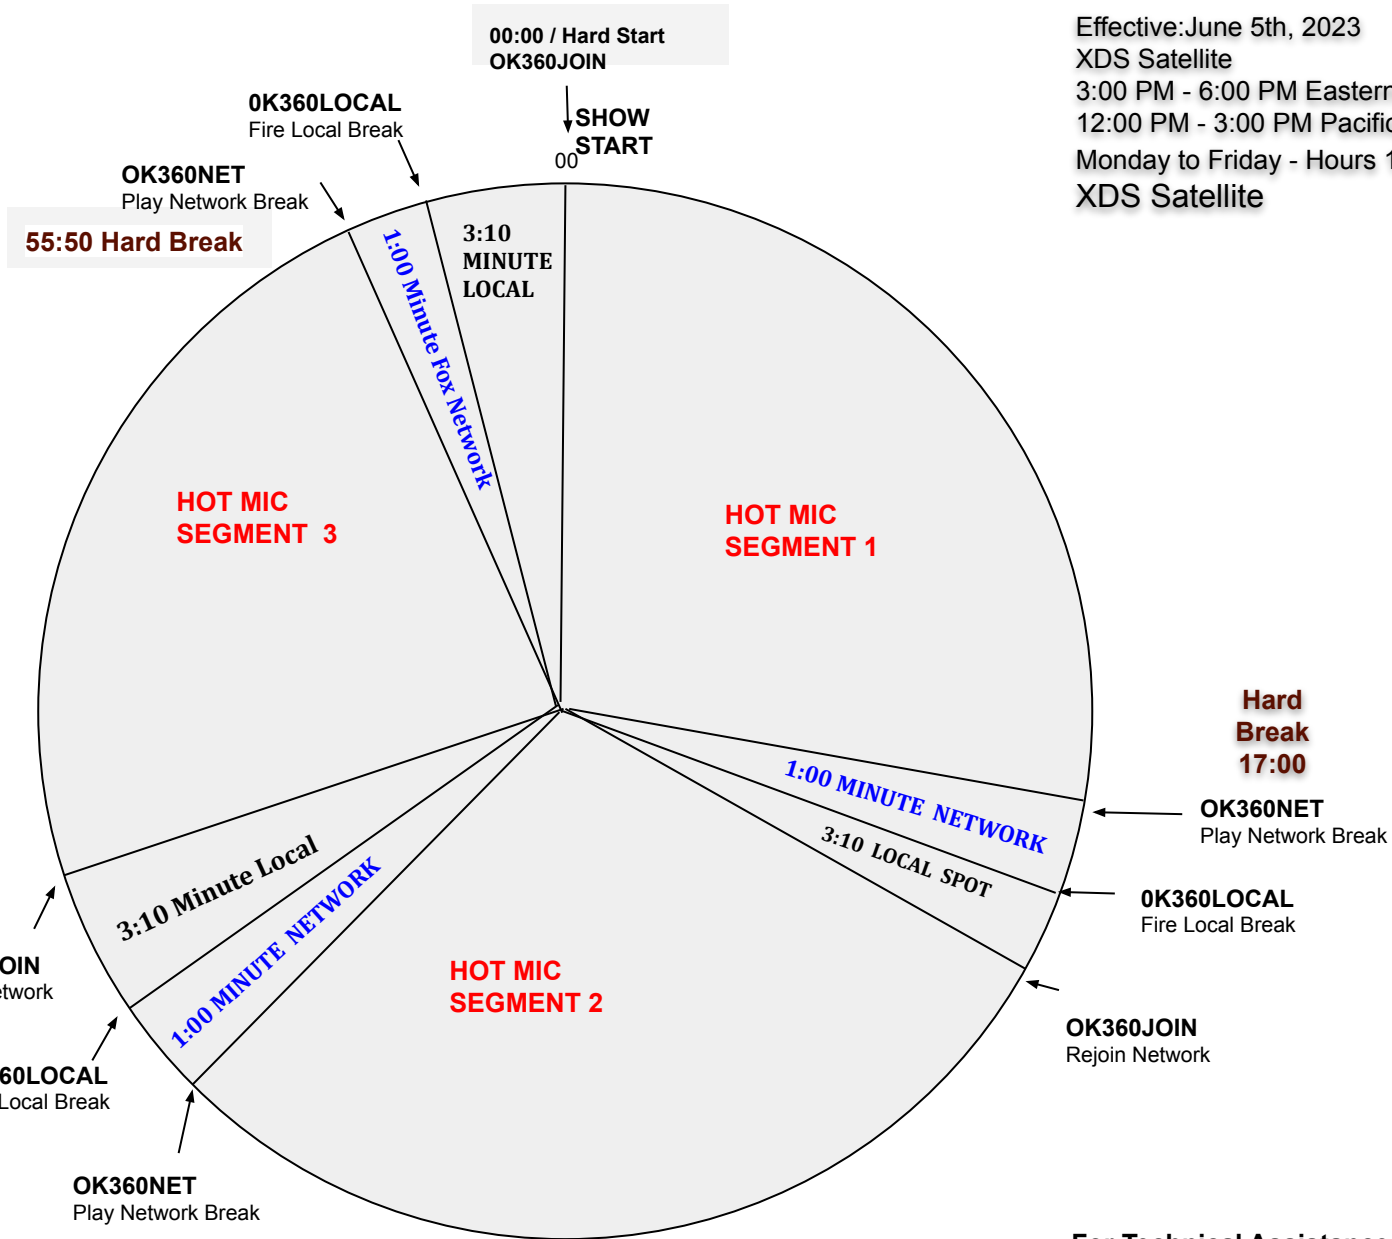

Effective: June 5th, 2023
 XDS Satellite
 3:00 PM - 6:00 PM Eastern Time
 12:00 PM - 3:00 PM Pacific Time
 Monday to Friday - Hours 1-2-3
 XDS Satellite

Inventory:
 3:00 Minute Network
 9:30 Local Inventory
All Breaks Hard

Hard Out at 55:50.

Cue Structure:
 OK360LOCAL = FIRES LOCAL BREAK
 OK360JOIN = REJOIN OK360 SHOW
 OK360NET = FIRE NETWORK SPOTS

Hard Break 37:00

For Technical Assistance
Call: Skyview Networks
 877-503-8910