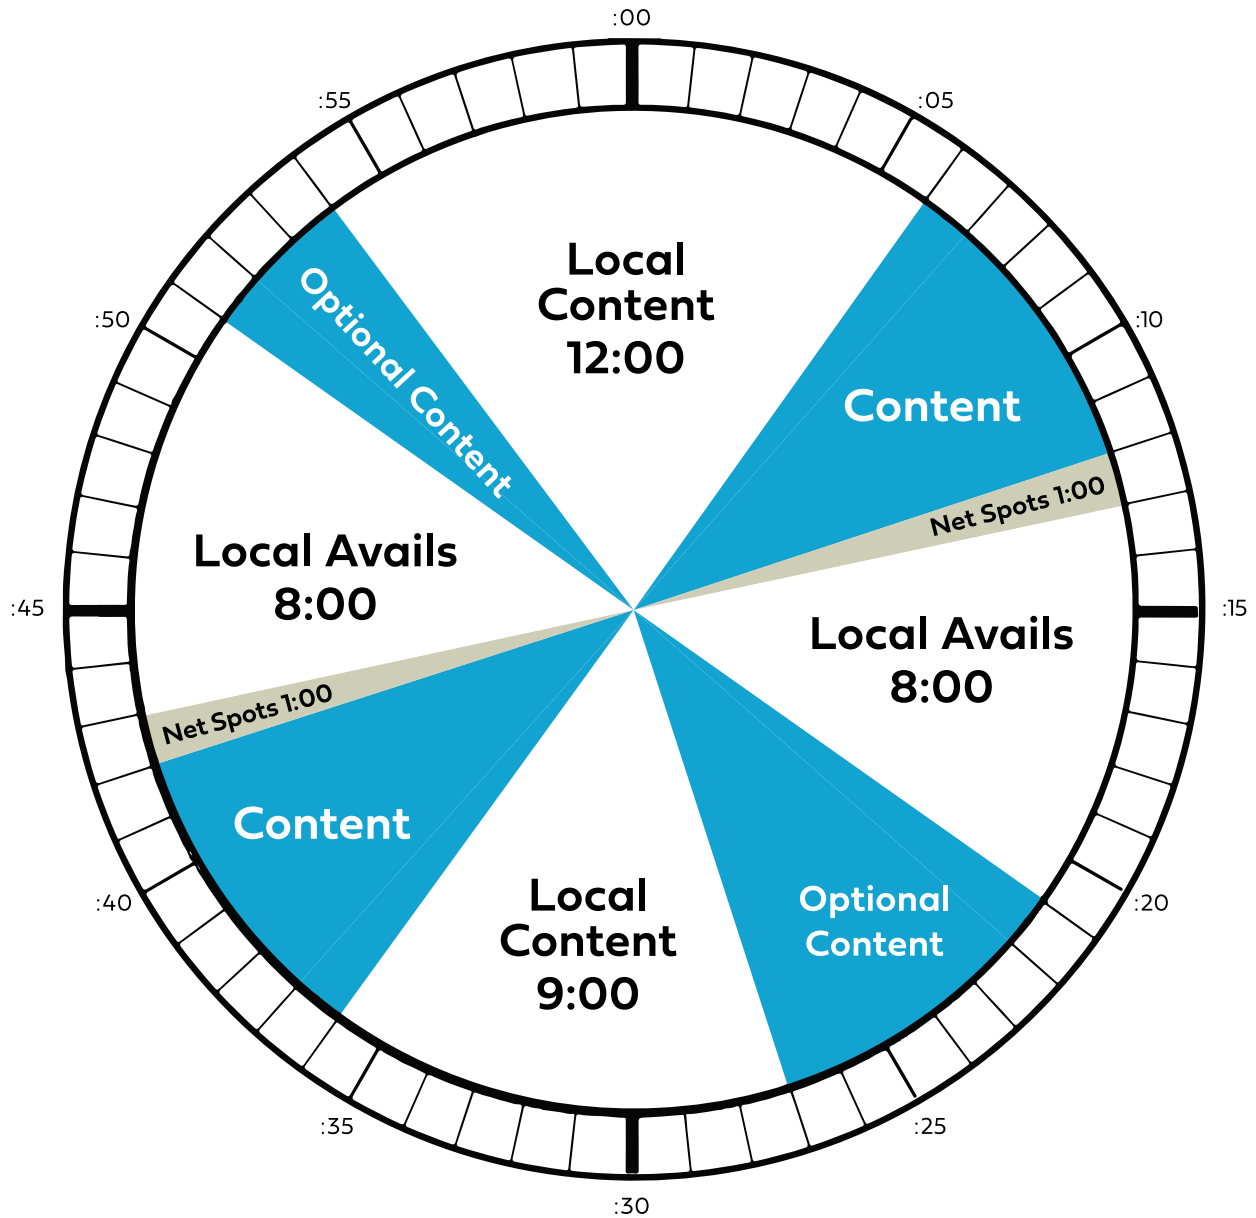

Pre-recorded Network commercial inventory is delivered via Skyview Networks via Synchronicity. In addition to your show download folder, you will be assigned a commercial download folder. | www.Synchronicity.co

NOTES:

- Program segments and network commercials are delivered via Synchronicity
- All segments end with "It's Bob & Sheri"
- Network commercials are to be scheduled in the first position in the stopset
- Live read commercials are included in the program segments;
These will be shown on the commercial log and no recorded commercial will be provided for that position