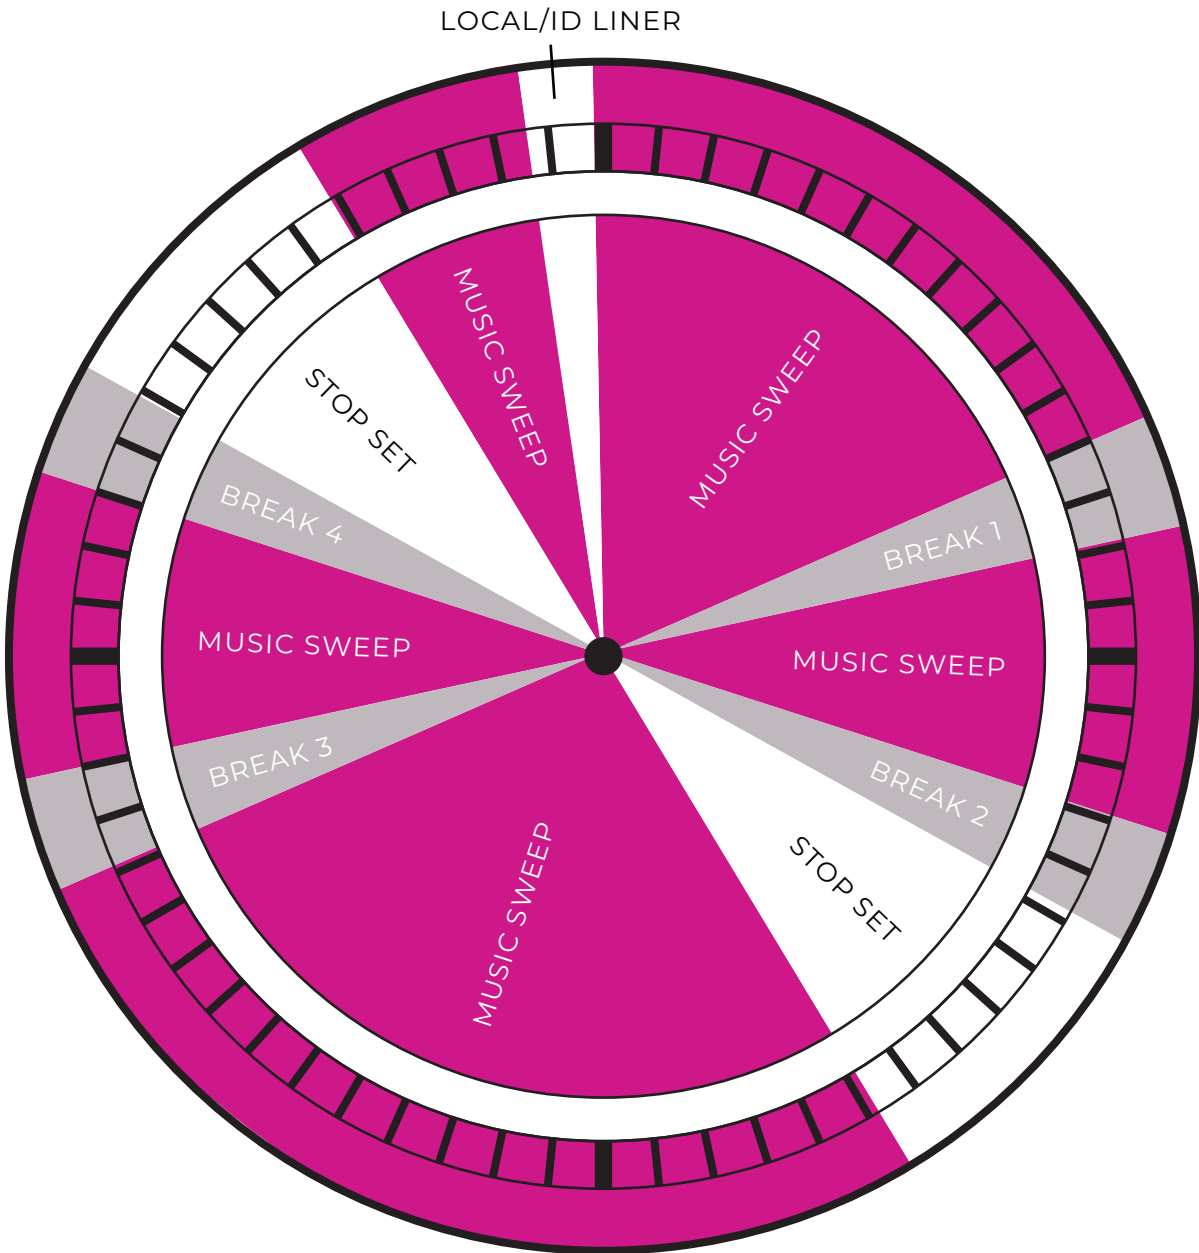

## SAMPLE HOURLY CLOCK

**12 MINS ROS | SAT OR SUN 6A-MID**