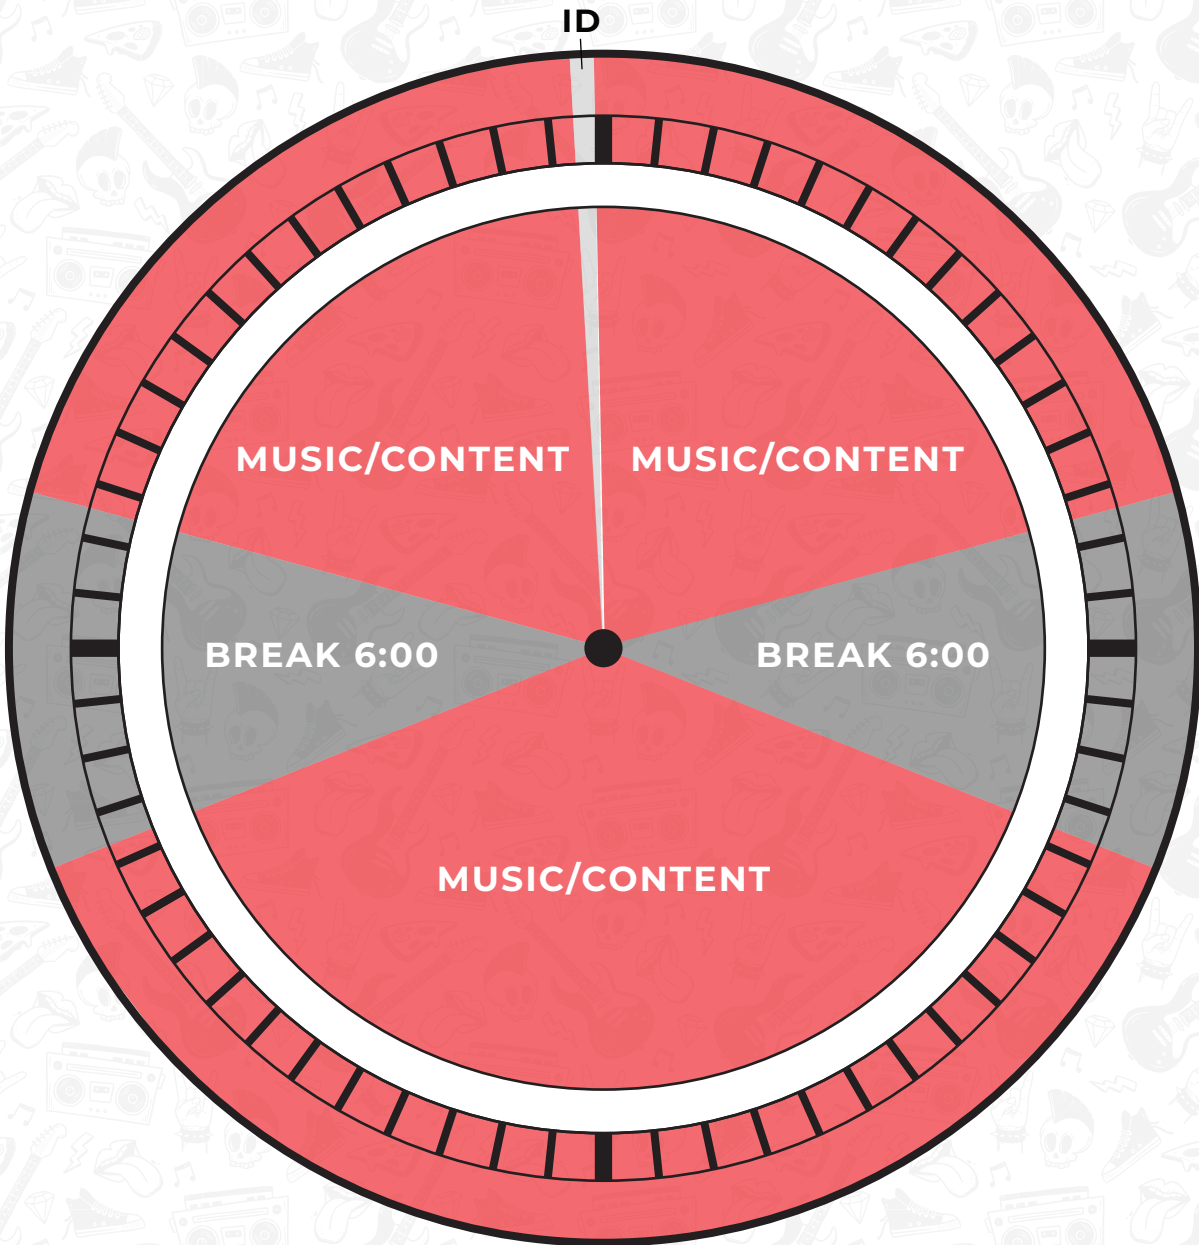

SAMPLE HOURLY CLOCK | 48 MINS CONTENT

SAT OR SUN 6A-MID | ASK ABOUT BARTER DETAILS

CONTACT INFORMATION

Ed Moloney: emoloney@skyviewsat.com

Gina Suarez: gsuarez@skyviewsat.com