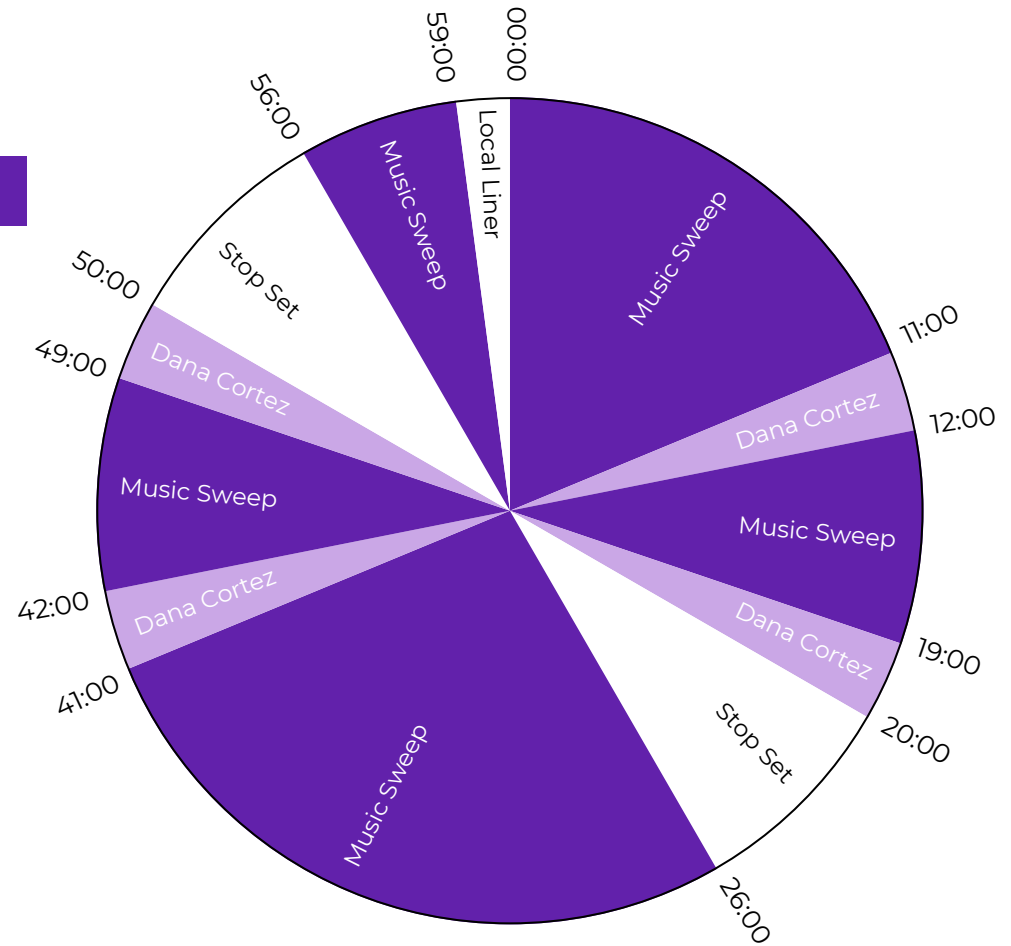

*Network barter is 9 mins per show and can be spread out 6a-12a.

SAMPLE

Sweep

:11 MINS - DCS BREAK

Sweep

:19 MINS - DCS BREAK

:20 ————— STOP SET

Sweep

:41 MINS - DCS BREAK

Sweep

:49 MINS - DCS BREAK

:50 ————— STOP SET

Sweep

:59 MINS - LOCAL LINER

*Please refer to the benchmarks for specific daily segments.

WEEKEND CLOCK THE DANA CORTEZ WEEKEND SHOW

HOUR 1

BREAK 1: SHOW OPEN

BREAK 2: DAILY DIRT

BREAK 3: FOOD NEWS TEASE

BREAK 4: FOOD NEWS

HOUR 2

BREAK 1: WTF STORY TEASE

BREAK 2: WTF STORY

BREAK 3: MUSIC FACTS TEASE

BREAK 4: MUSIC FACTS

HOUR 3

BREAK 1: DAILY DIRT TEASE

BREAK 2: DAILY DIRT

BREAK 3: FOOD NEWS TEASE

BREAK 4: FOOD NEWS

HOUR 4