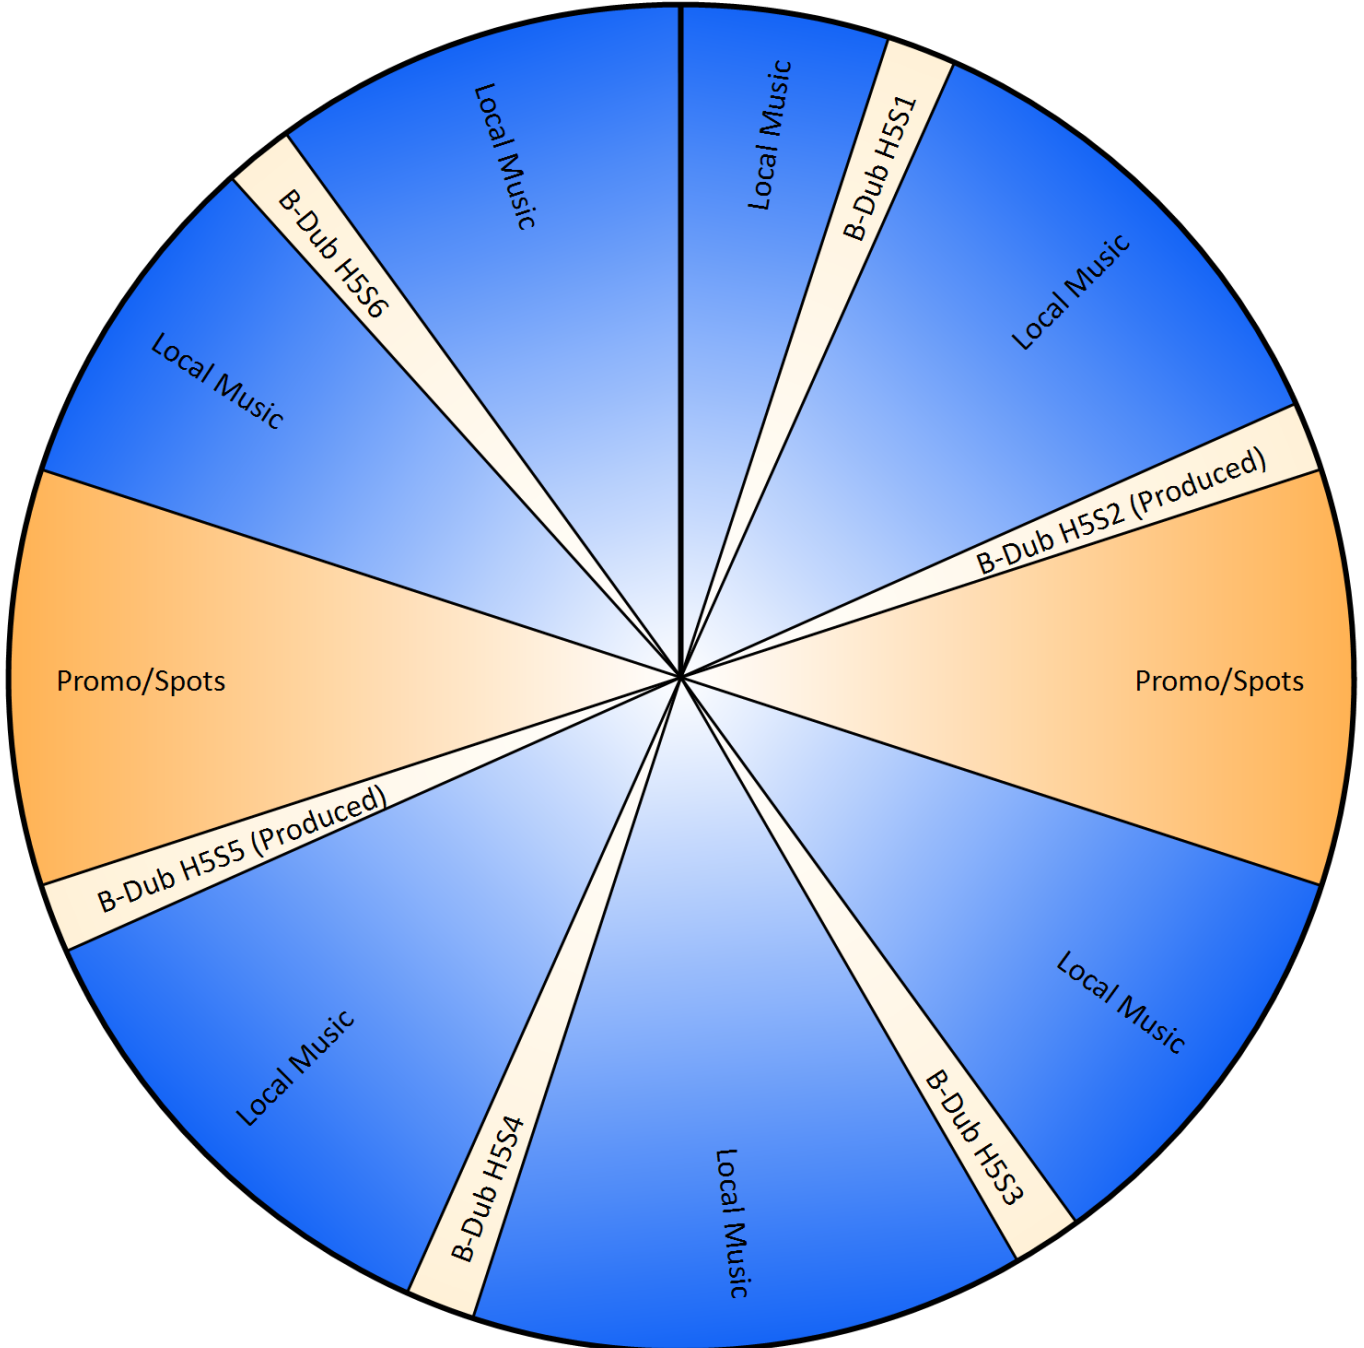

CONTENT CLOCK BLUEPRINT

HOUR 1

8/29/2024

Show Details:

5 Hour Show

Monday-Fridays

30 Segment Placeholders

All Segments Dry Unless Noted

CONTENT CLOCK BLUEPRINT

HOUR 3

8/29/2024

Show Details:

5 Hour Show

Monday-Fridays

30 Segment Placeholders

All Segments Dry Unless Noted

5 Hour Show

Monday-Fridays

30 Segment Placeholders

All Segments Dry Unless Noted

Spot Placeholders Setup Separately

Available exclusively from Skyview Networks

480.503.8700

www.skyviewnetworks.com/b-dub

CONTENT CLOCK BLUEPRINT

HOUR 5

8/29/2024

Show Details:

5 Hour Show

Monday-Fridays

30 Segment Placeholders

All Segments Dry Unless Noted