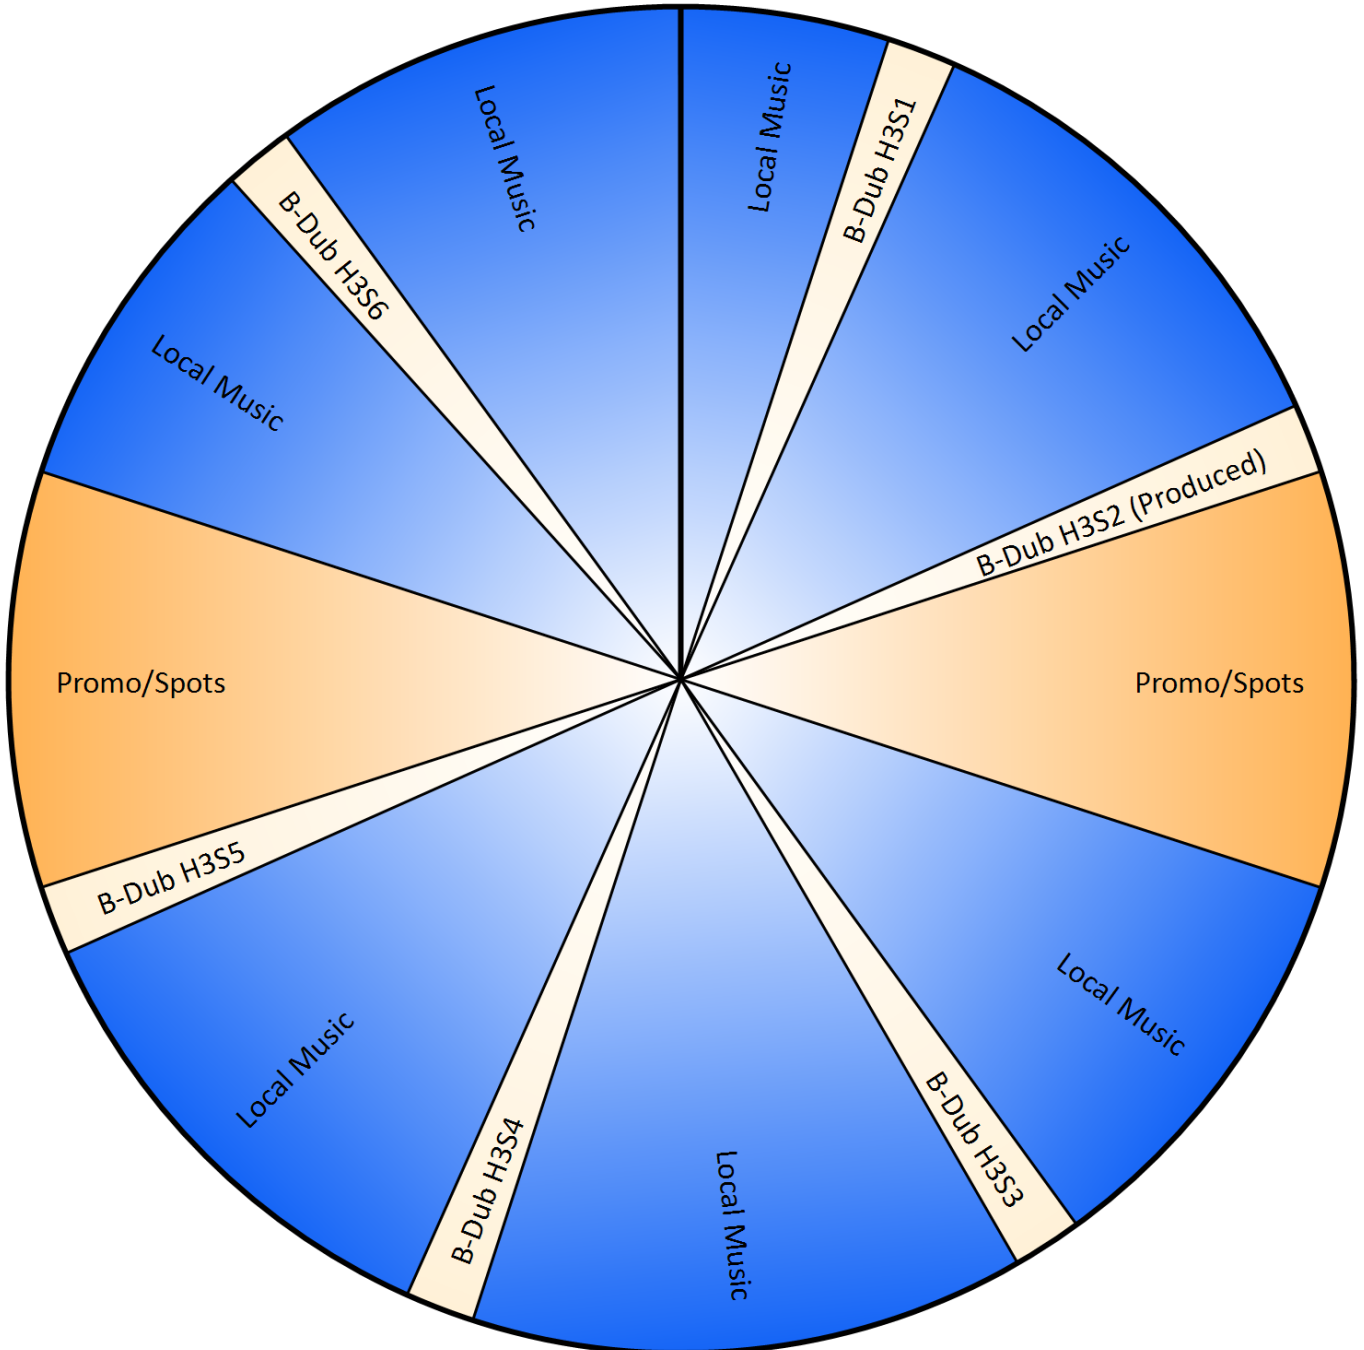

CONTENT CLOCK BLUEPRINT

HOUR 1

8/29/2024

Show Details:

5 Hour Show

Monday-Fridays

30 Segment Placeholders

All Segments Dry Unless Noted

5 Hour Show

Monday-Fridays

30 Segment Placeholders

All Segments Dry Unless Noted

Spot Placeholders Setup Separately

Available exclusively from Skyview Networks

480.503.8700

www.skyviewnetworks.com/b-dub

CONTENT CLOCK BLUEPRINT

HOUR 3

8/29/2024

Show Details:

5 Hour Show

Monday-Fridays

30 Segment Placeholders

All Segments Dry Unless Noted

CONTENT CLOCK BLUEPRINT

HOUR 5

8/29/2024

Show Details:

5 Hour Show

Monday-Fridays

30 Segment Placeholders

All Segments Dry Unless Noted