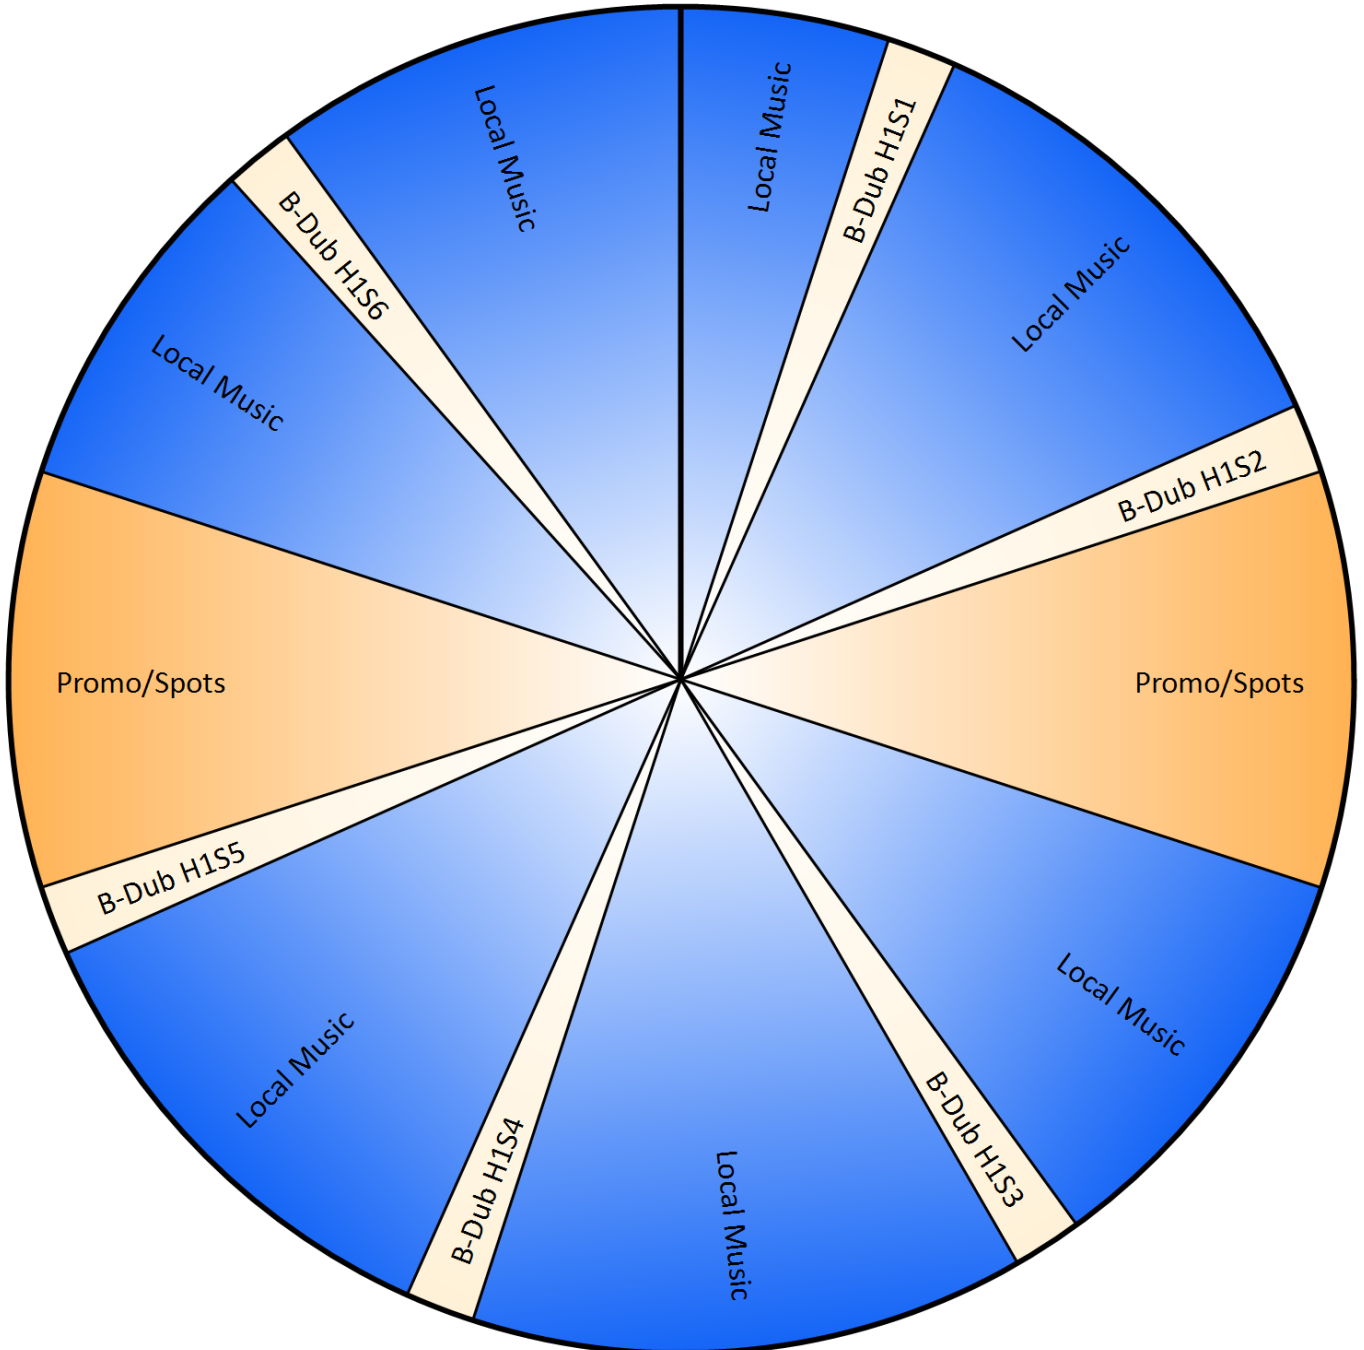

CONTENT CLOCK BLUEPRINT

HOUR 1

8/29/2024

Show Details:

5 Hour Show

Monday-Fridays

30 Segment Placeholders

All Segments Dry Unless Noted

5 Hour Show

Monday-Fridays

30 Segment Placeholders

All Segments Dry Unless Noted

Spot Placeholders Setup Separately

Available exclusively from Skyview Networks

480.503.8700

www.skyviewnetworks.com/b-dub

CONTENT CLOCK BLUEPRINT

HOUR 3

8/29/2024

Show Details:

5 Hour Show

Monday-Fridays

30 Segment Placeholders

All Segments Dry Unless Noted

CONTENT CLOCK BLUEPRINT

HOUR 5

8/29/2024

Show Details:

5 Hour Show

Monday-Fridays

30 Segment Placeholders

All Segments Dry Unless Noted