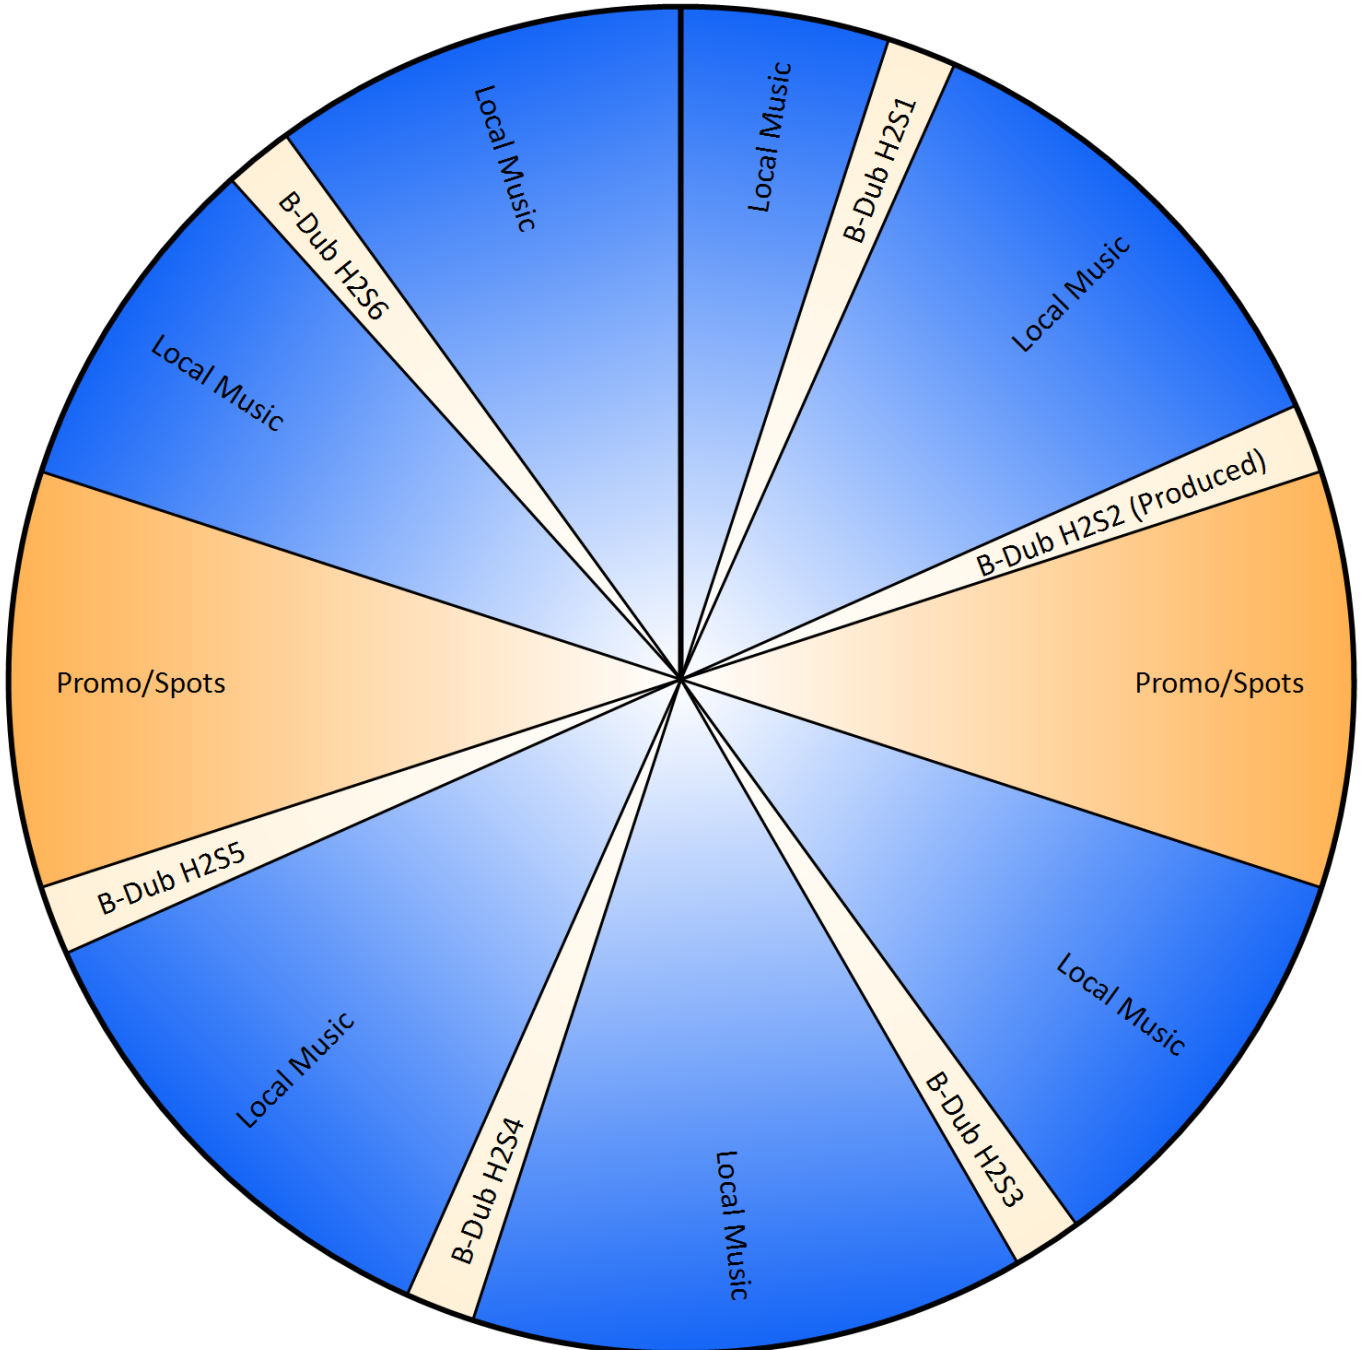

CONTENT CLOCK BLUEPRINT

HOUR 1

8/29/2024

Show Details:

5 Hour Show

Monday-Fridays

30 Segment Placeholders

All Segments Dry Unless Noted

Spot Placeholders Setup Separately

Available exclusively from Skyview Networks

480.503.8700

www.skyviewnetworks.com/b-dub

CONTENT CLOCK BLUEPRINT

HOUR 2

8/29/2024

Show Details:

CONTENT CLOCK BLUEPRINT

HOUR 3

8/29/2024

Show Details:

5 Hour Show

Monday-Fridays

30 Segment Placeholders

All Segments Dry Unless Noted

CONTENT CLOCK BLUEPRINT

HOUR 5

8/29/2024

Show Details:

5 Hour Show

Monday-Fridays

30 Segment Placeholders

All Segments Dry Unless Noted