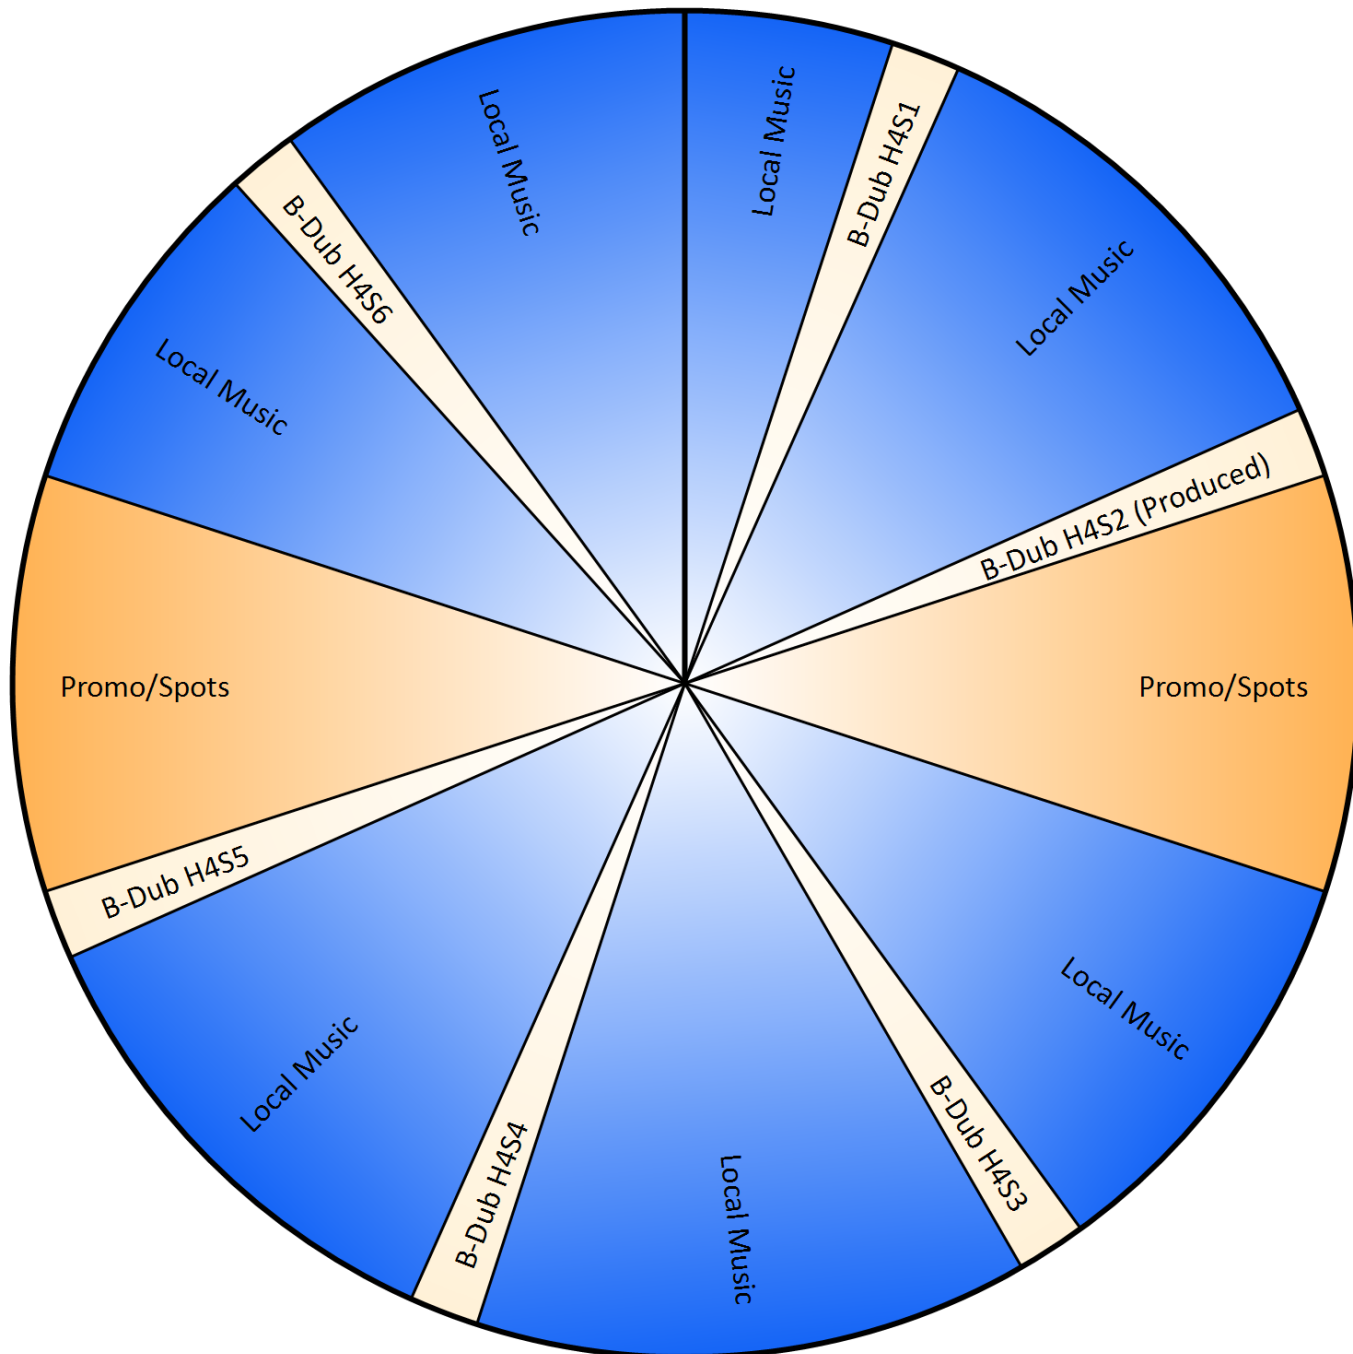

CONTENT CLOCK BLUEPRINT

HOUR 3

8/29/2024

Show Details:

5 Hour Show

Monday-Fridays

30 Segment Placeholders

All Segments Dry Unless Noted

Spot Placeholders Setup Separately

Available exclusively from Skyview Networks

480.503.8700

www.skyviewnetworks.com/b-dub

CONTENT CLOCK BLUEPRINT

HOUR 4

8/29/2024

Show Details:

5 Hour Show

Monday-Fridays

30 Segment Placeholders

All Segments Dry Unless Noted

Spot Placeholders Setup Separately

Available exclusively from Skyview Networks

480.503.8700

www.skyviewnetworks.com/b-dub

CONTENT CLOCK BLUEPRINT

HOUR 5

8/29/2024

Show Details:

5 Hour Show

Monday-Fridays

30 Segment Placeholders

All Segments Dry Unless Noted