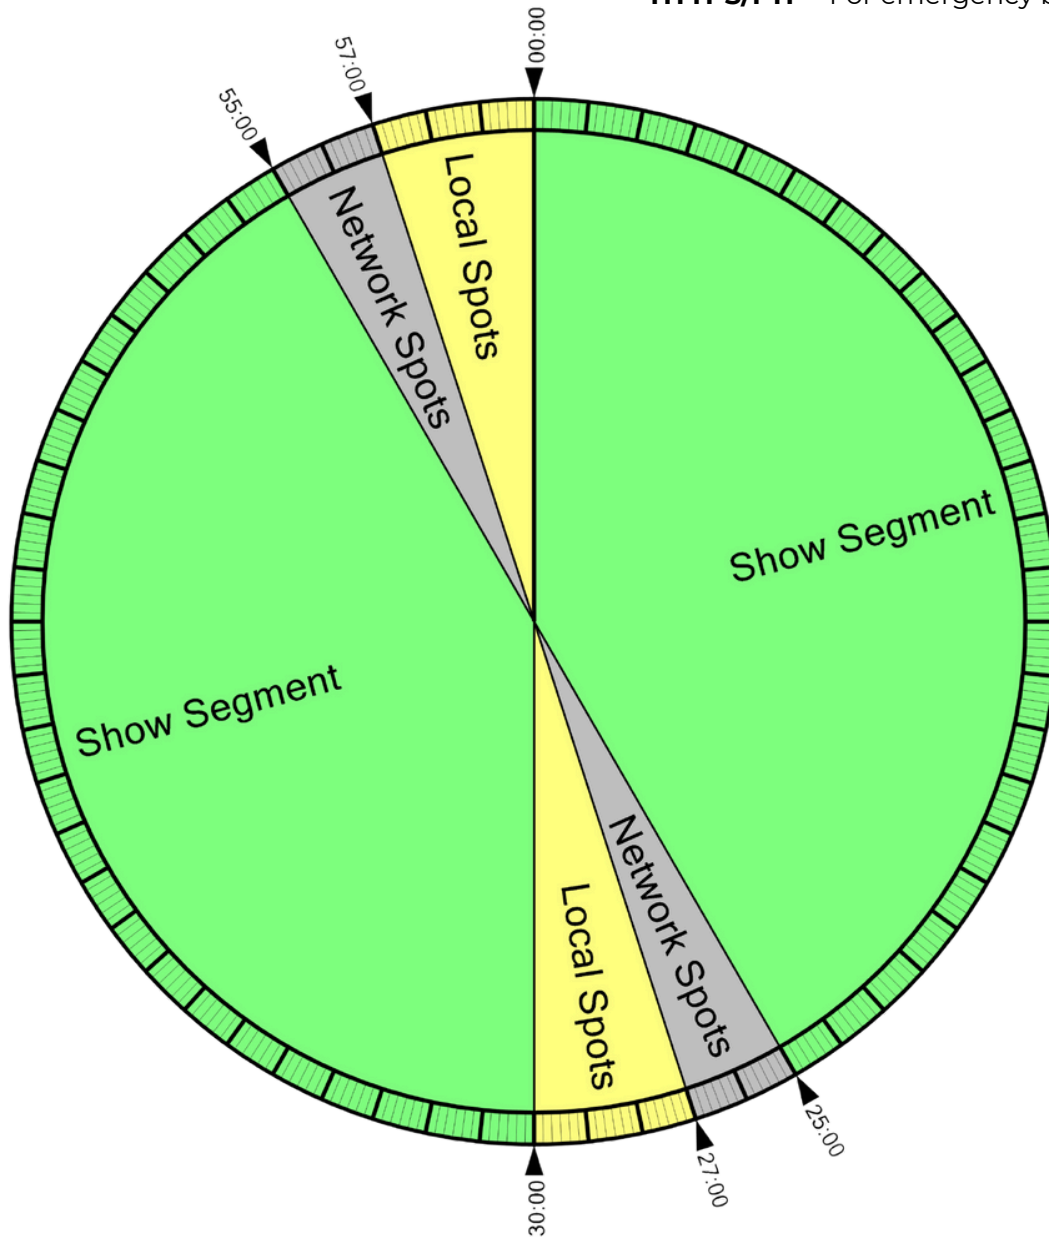

Delivery Options:

- **AIM/Mr. Master** - Contact your affiliate rep for info
- **NexGen WAN** - Cart # 956200 (Hosted Only)
- **HTTPS/FTP** - For emergency backup only